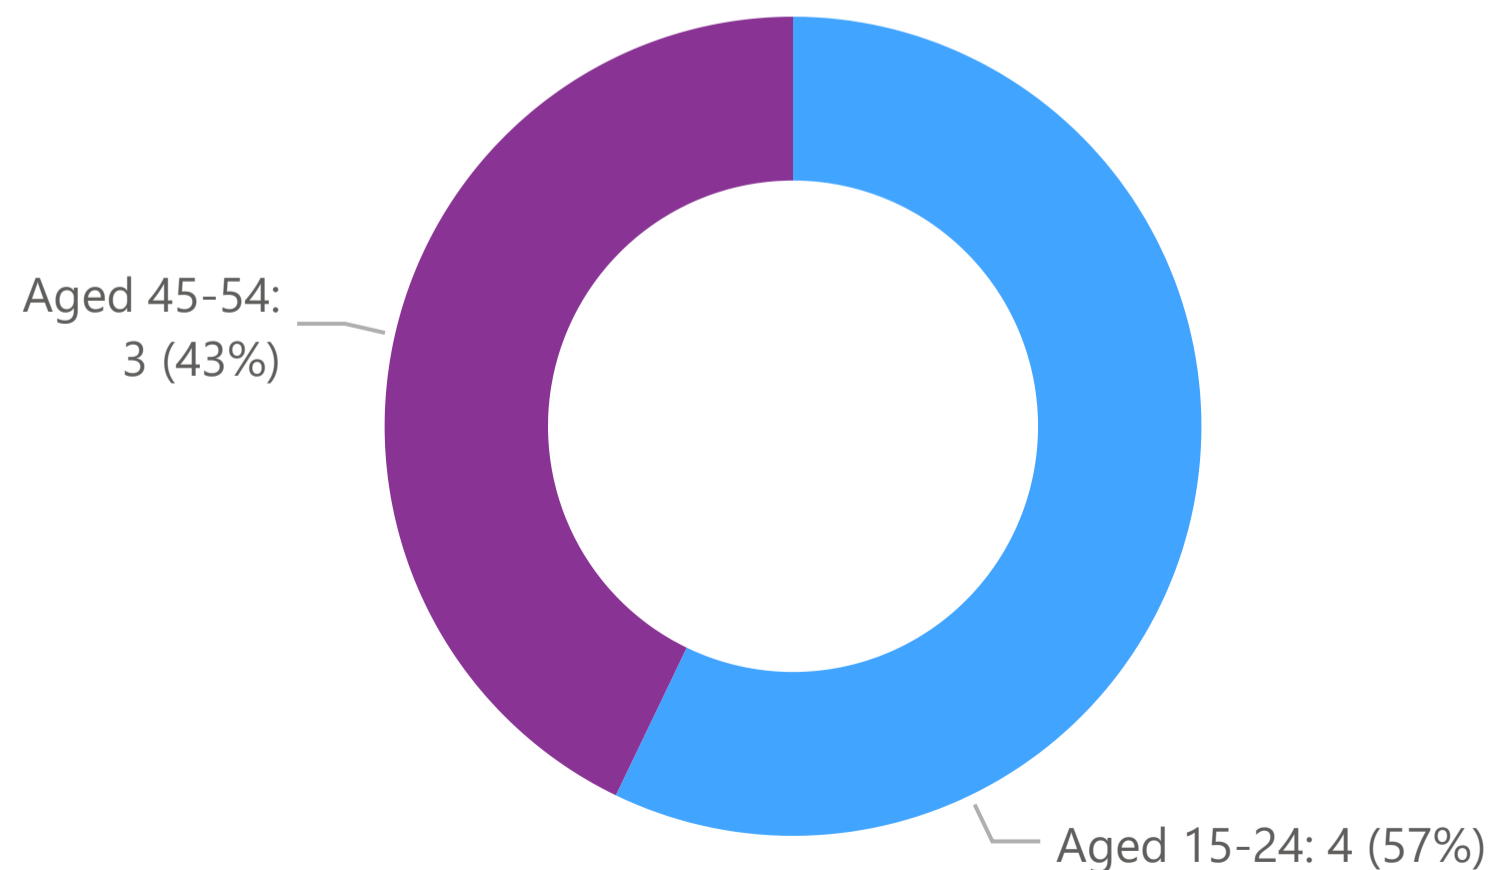

Serving ADF Regular - 8