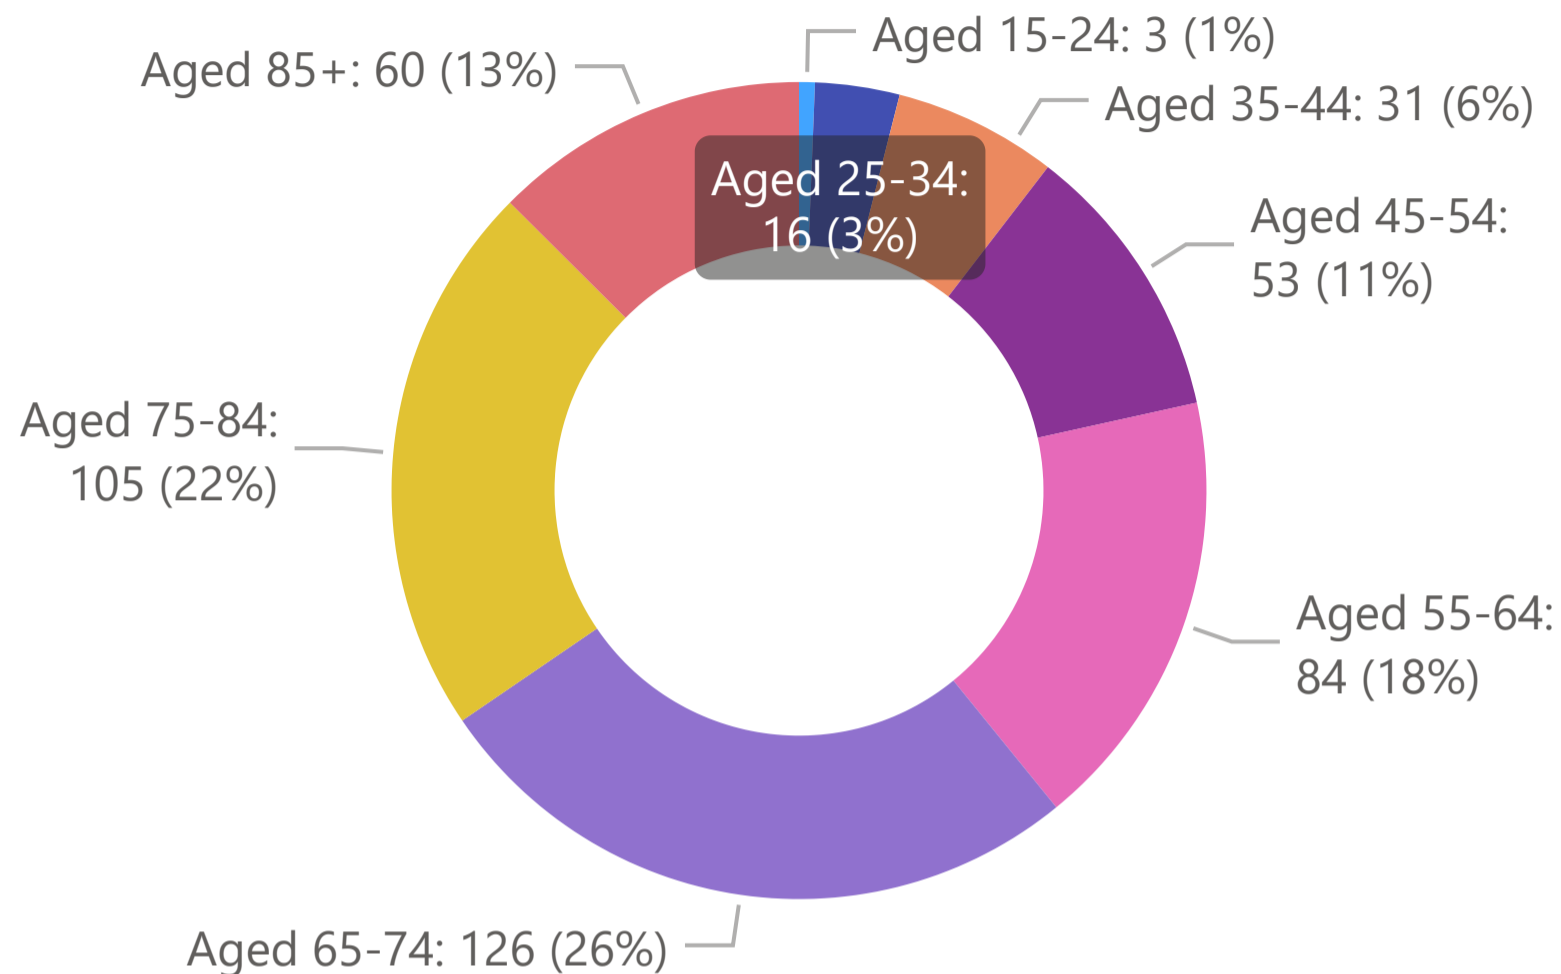

LGA

- Broken Hill
- Central Darling

Hubs & ESOs

Gender

Age Groups

DVA Clients

DVA Top 10s

Previous ADF - 468