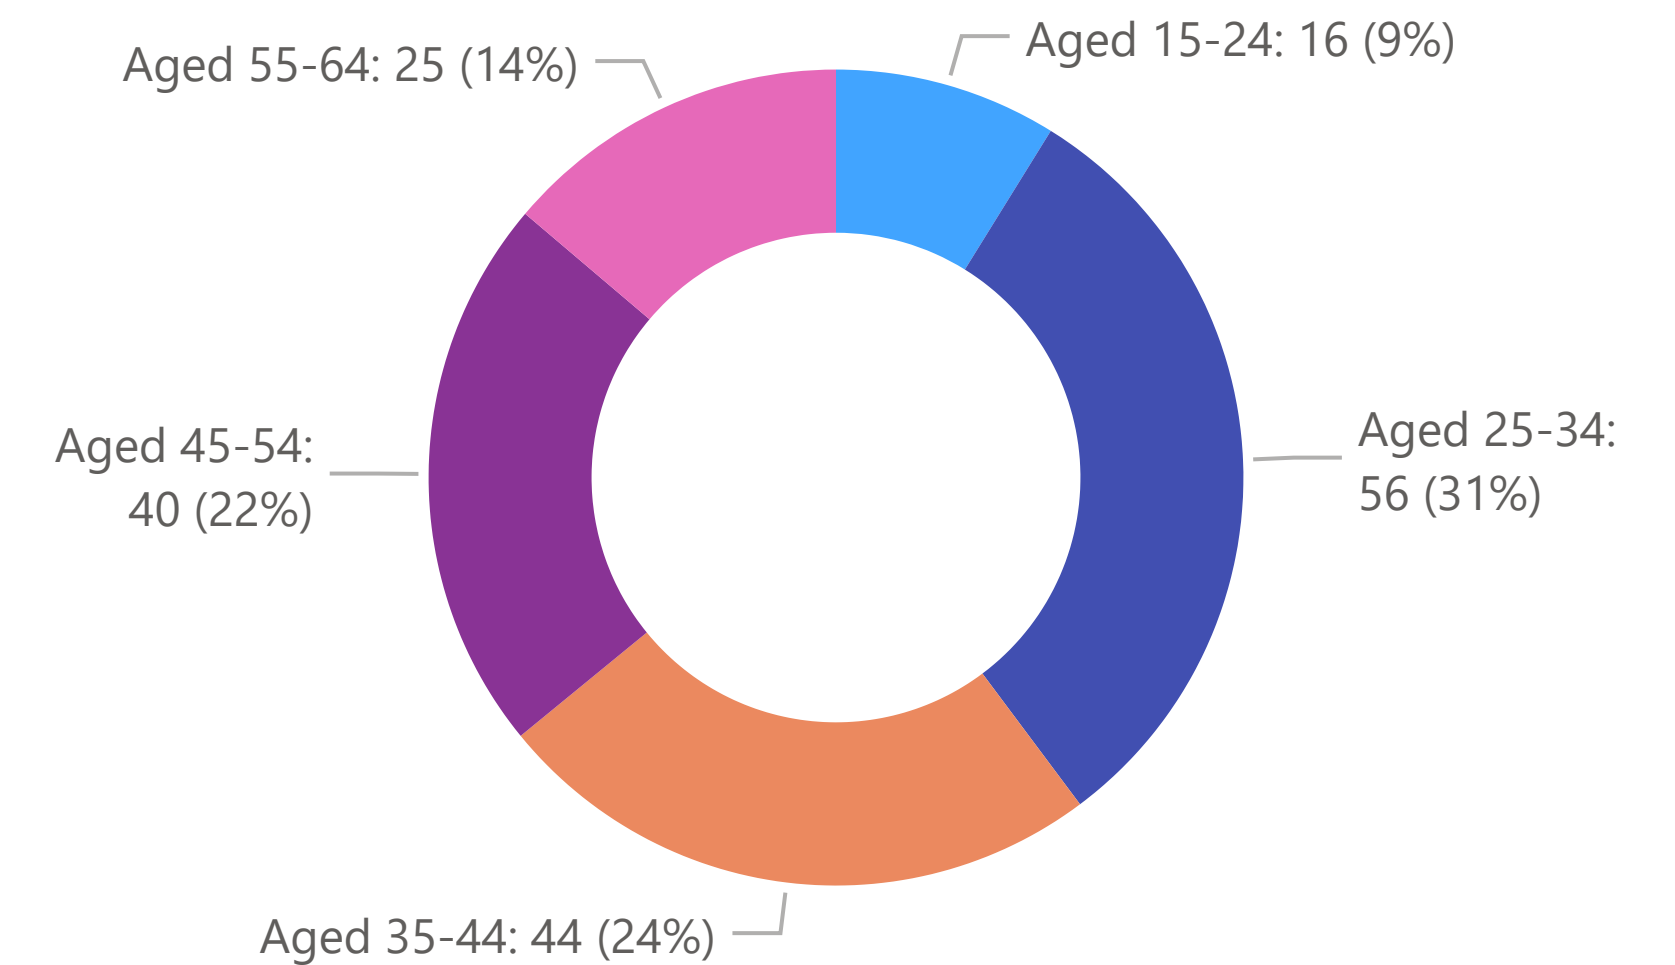

Serving ADF Reserves - 183