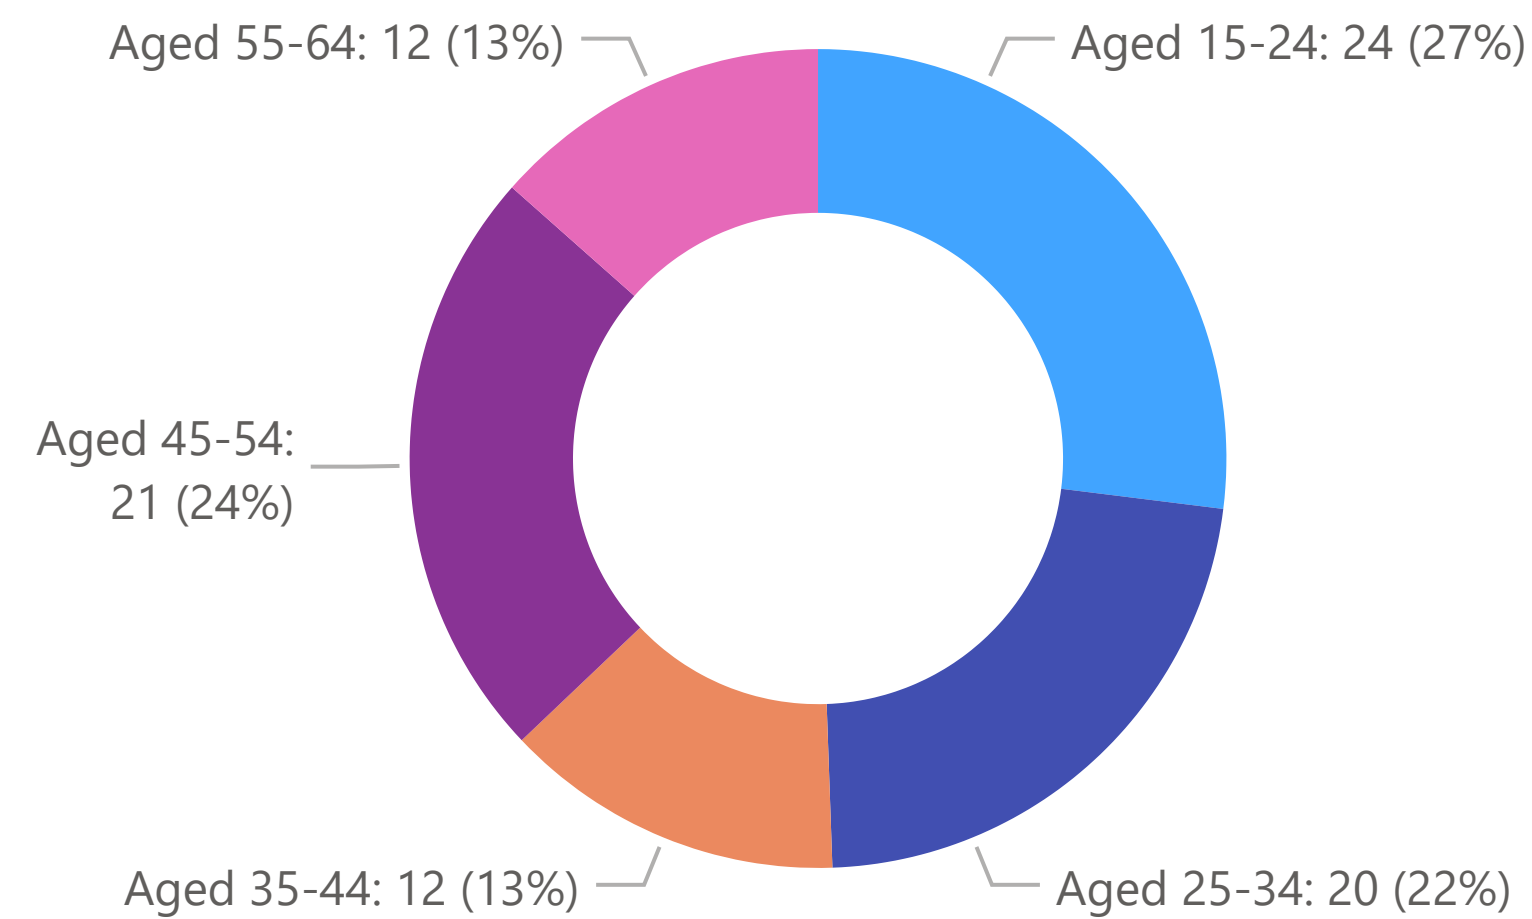

Serving ADF Regular - 99