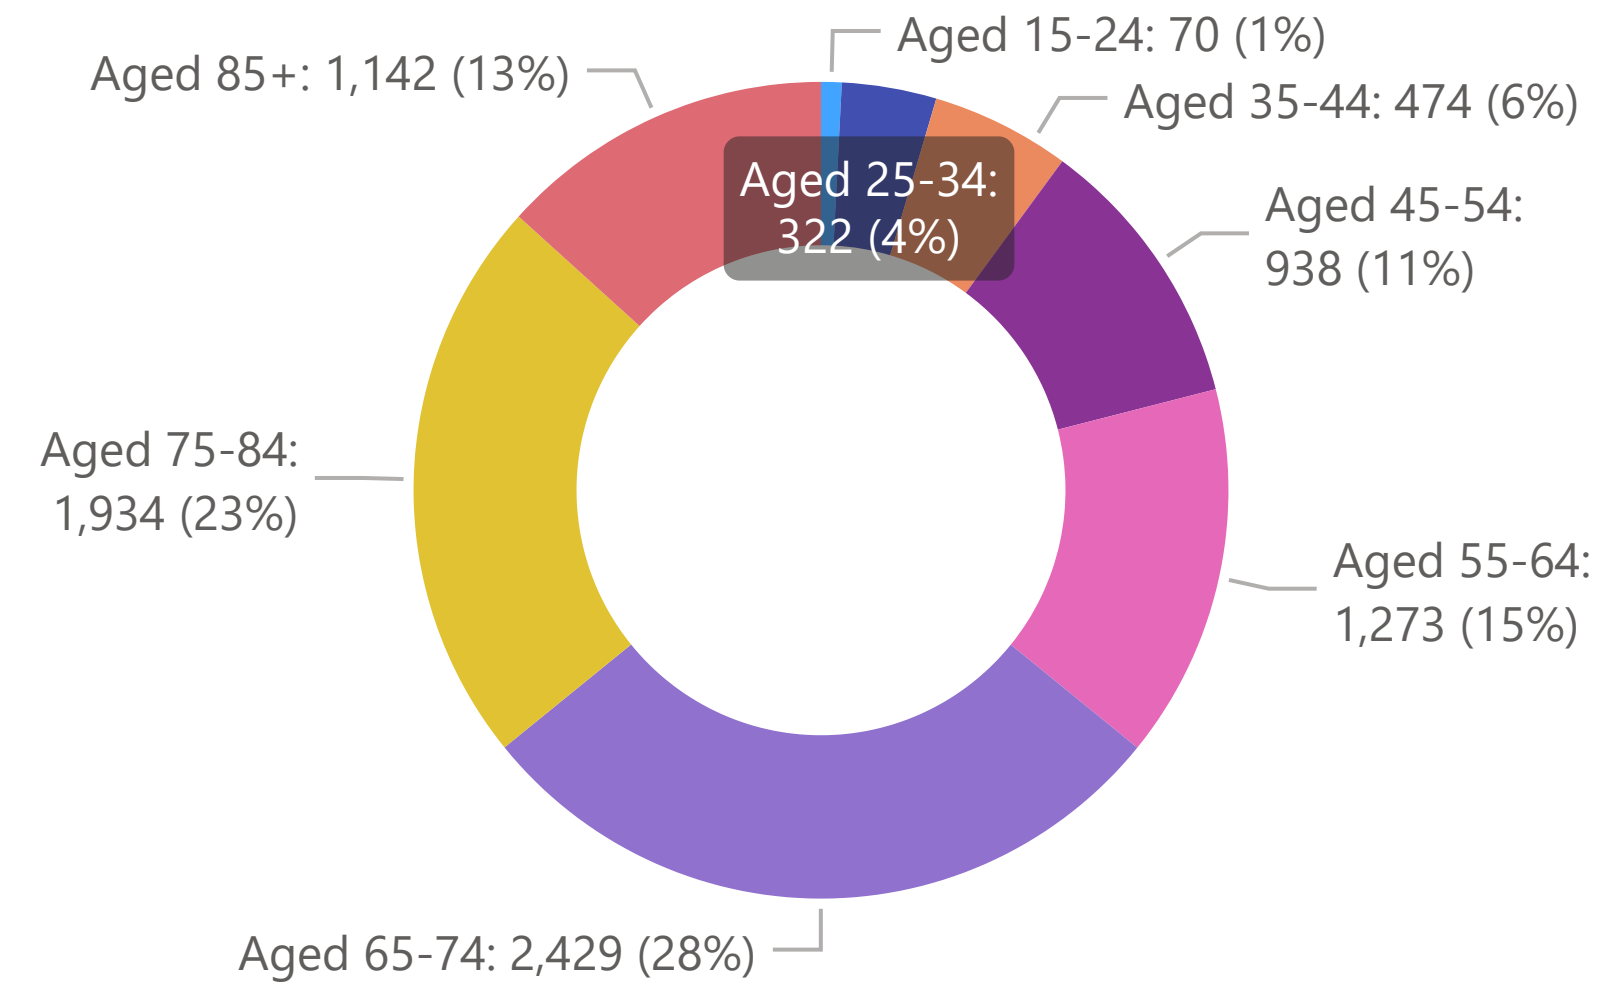

Veteran Landscape by Local Government Area (LGA) - Age distribution

Report updated: 17-07-2023

Discrepancies may occur in percentages due to cohort sizes

Region

- ☐ Central West
- ☐ Far West
- ☐ Illawarra
- ☒ Mid North Coast
- ☐ Murray
- ☐ Newcastle and Hunter
- ☐ North Western
- ☐ Northern
- ☐ Other
- ☐ Richmond-Tweed
- ☐ Riverina
- ☐ South East
- ☐ Sydney Metropolitan
- ☐ Sydney Surrounds

LGA

- ☐ Bellingen
- ☐ Clarence Valley
- ☐ Coffs Harbour
- ☐ Kempsey
- ☐ Nambucca Valley
- ☐ Port Macquarie-Hastin...

Hubs & ESOs

Gender

Age Groups

DVA Clients

DVA Top 10s

Previous ADF - 8,594