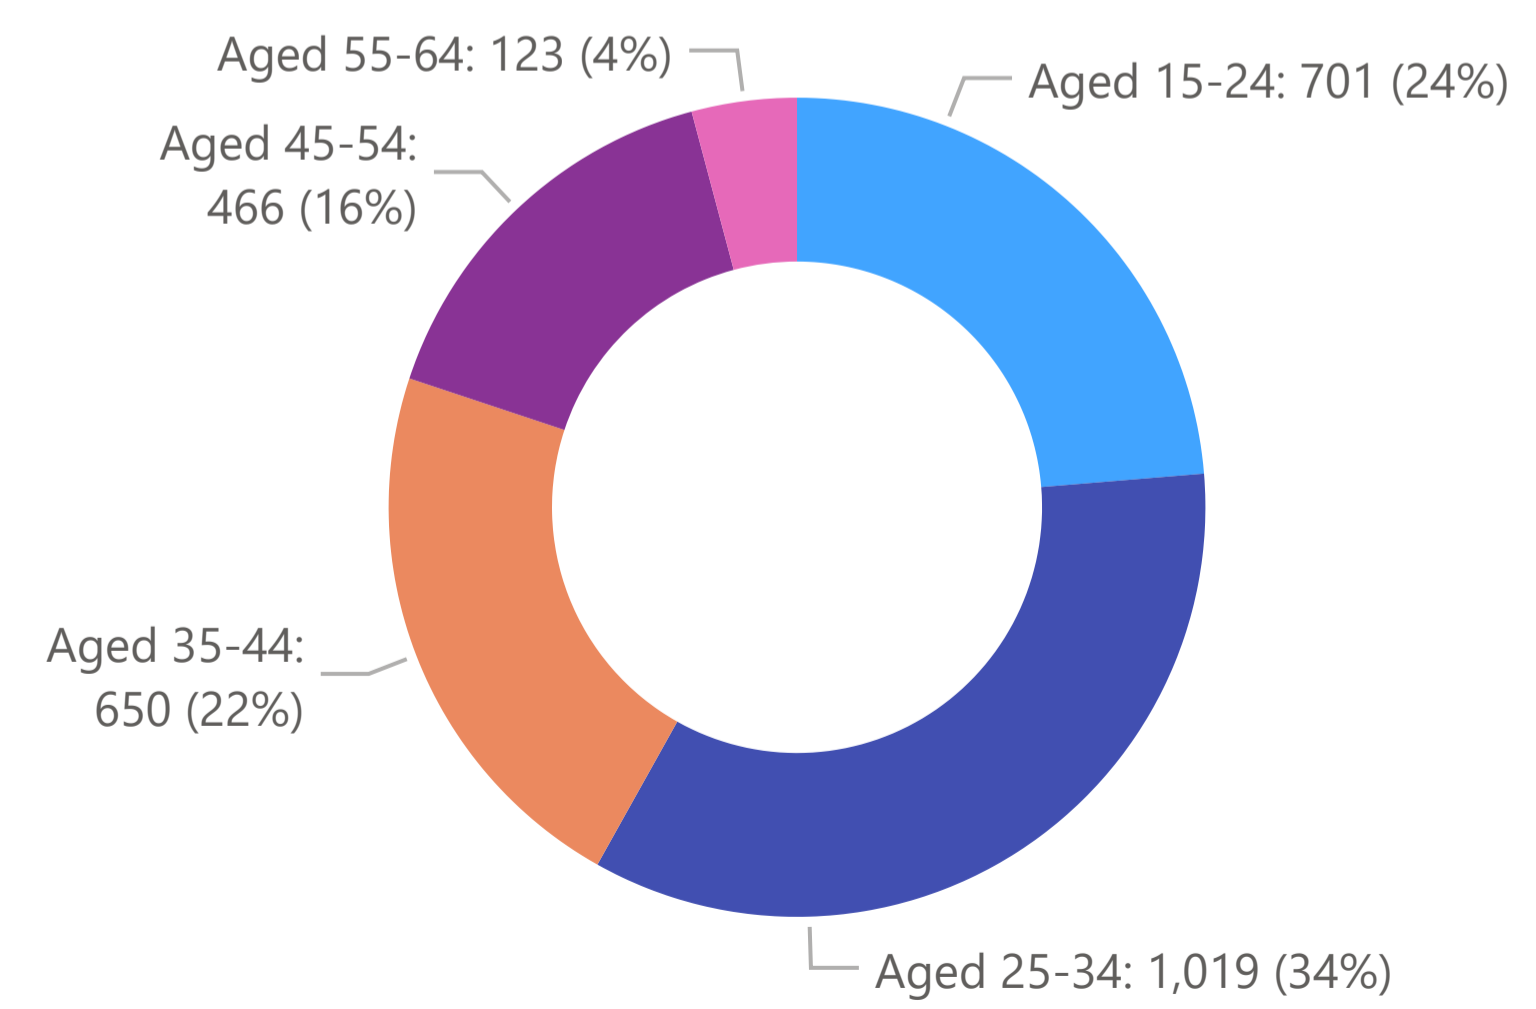

Serving ADF Regular - 2,981