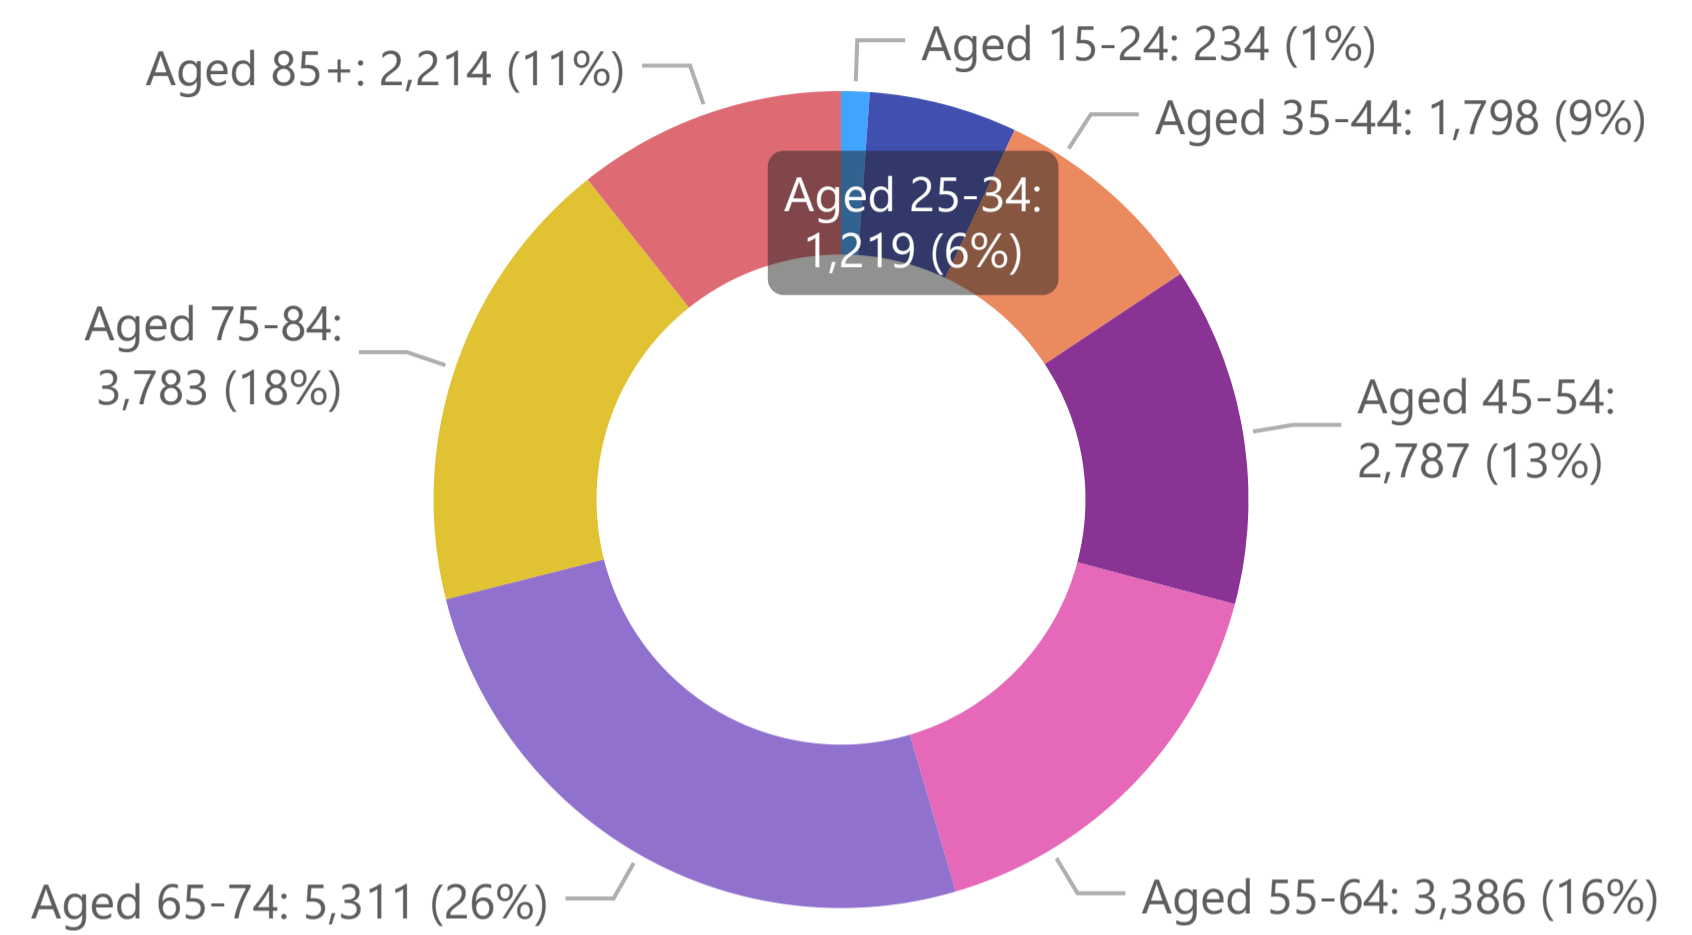

Veteran Landscape by Local Government Area (LGA) - Age distribution

Report updated: 17-07-2023

Discrepancies may occur in percentages due to cohort sizes

Hubs & ESOs

Gender

Age Groups

DVA Clients

DVA Top 10s

Region

- ☐ Central West
- ☐ Far West
- ☐ Illawarra
- ☐ Mid North Coast
- ☐ Murray
- ☒ Newcastle and Hunter
- ☐ North Western
- ☐ Northern
- ☐ Other
- ☐ Richmond-Tweed
- ☐ Riverina
- ☐ South East
- ☐ Sydney Metropolitan
- ☐ Sydney Surrounds

LGA

- ☐ Cessnock
- ☐ Dungog
- ☐ Lake Macquarie
- ☐ Maitland
- ☐ Mid-Coast
- ☐ Muswellbrook
- ☐ Newcastle
- ☐ Port Stephens
- ☐ Singleton
- ☐ Upper Hunter

Previous ADF - 20,739