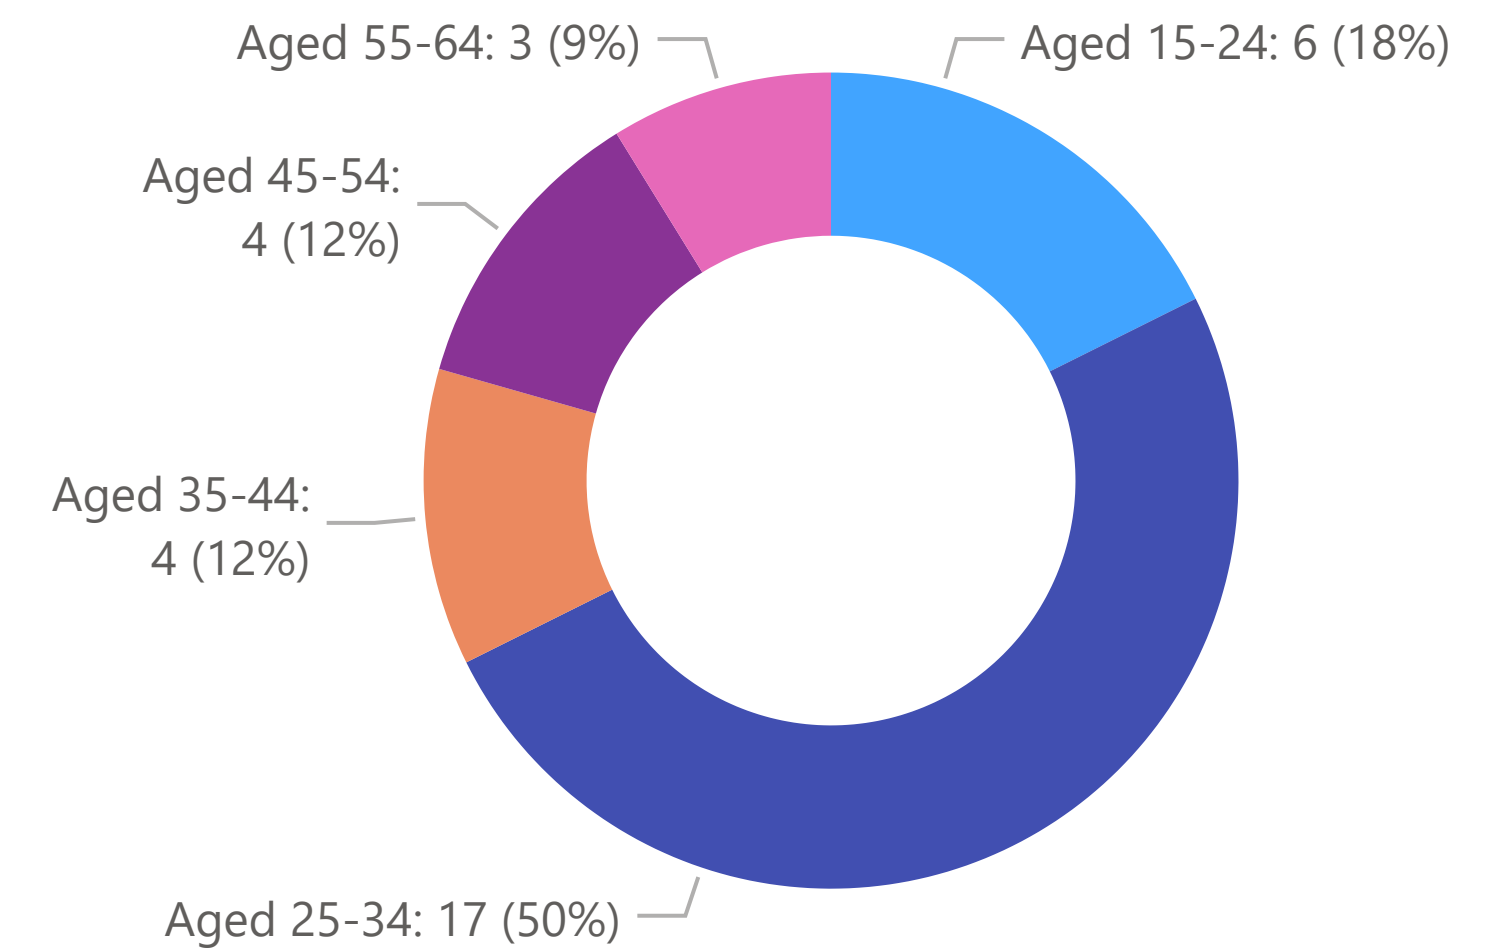

LGA

- Bogan
- Bourke
- Brewarrina
- Cobar
- Coonamble
- Dubbo
- Gilgandra
- Narromine
- Walgett
- Warren
- Warrumbungle

Previous ADF - 1,704

Serving ADF Regular - 12

Serving ADF Reserves - 41

Census and DVA Data by Local Government Area (LGA)