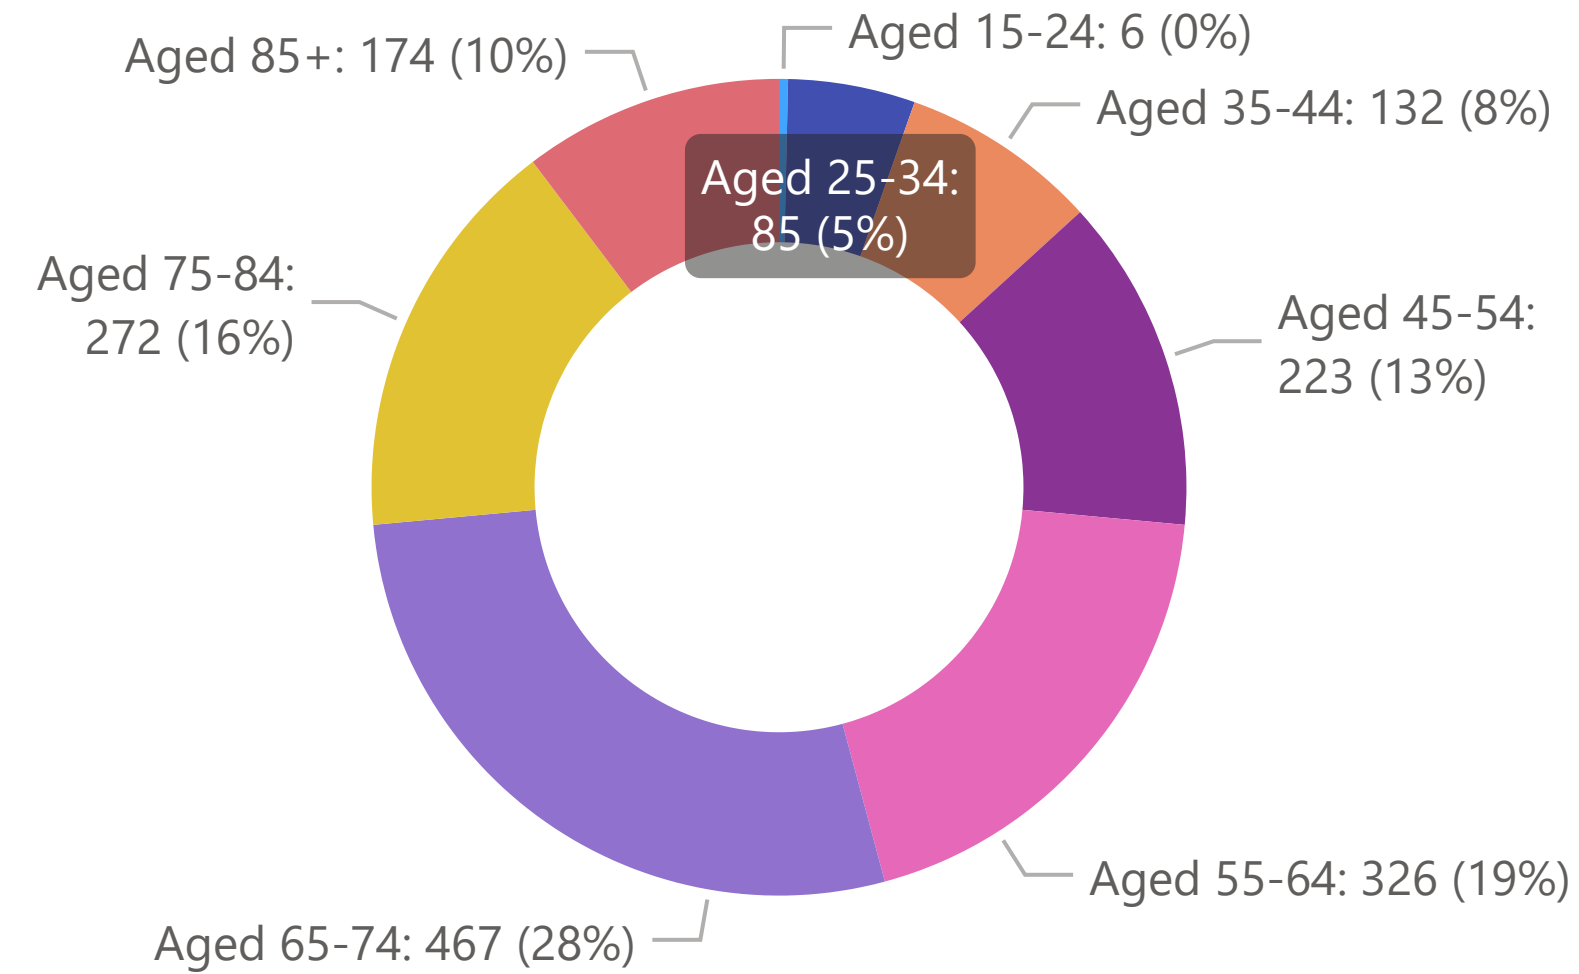

Veteran Landscape by Local Government Area (LGA) - Age distribution

Report updated: 17-07-2023

Discrepancies may occur in percentages due to cohort sizes

Hubs & ESOs

Gender

Age Groups

DVA Clients

DVA Top 10s

Region

- ☐ Central West
- ☐ Far West
- ☐ Illawarra
- ☐ Mid North Coast
- ☐ Murray
- ☐ Newcastle and Hunter
- ☒ North Western
- ☐ Northern
- ☐ Other
- ☐ Richmond-Tweed
- ☐ Riverina
- ☐ South East
- ☐ Sydney Metropolitan
- ☐ Sydney Surrounds

LGA

- ☐ Bogan
- ☐ Bourke
- ☐ Brewarrina
- ☐ Cobar
- ☐ Coonamble
- ☐ Dubbo
- ☐ Gilgandra
- ☐ Narromine
- ☐ Walgett
- ☐ Warren
- ☐ Warrumbungle

Previous ADF - 1,704