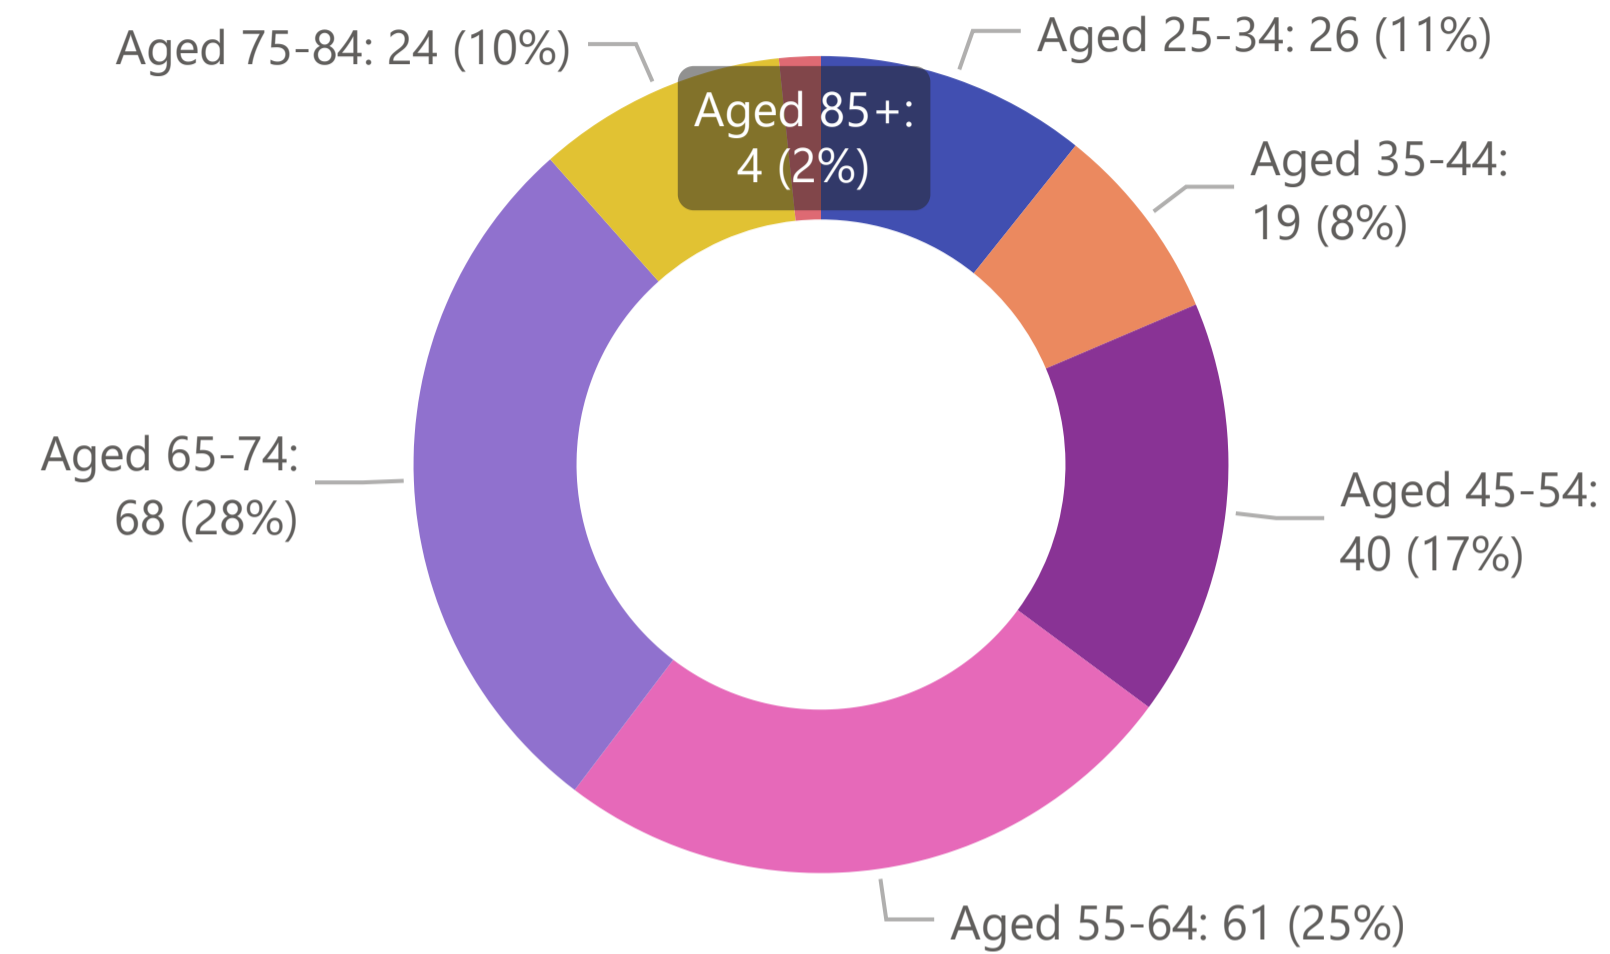

LGA

- Migratory - Offshore - ...
- No usual address (NSW)
- Unincorporated NSW

Hubs & ESOs

Gender

Age Groups

DVA Clients

DVA Top 10s

Previous ADF - 247