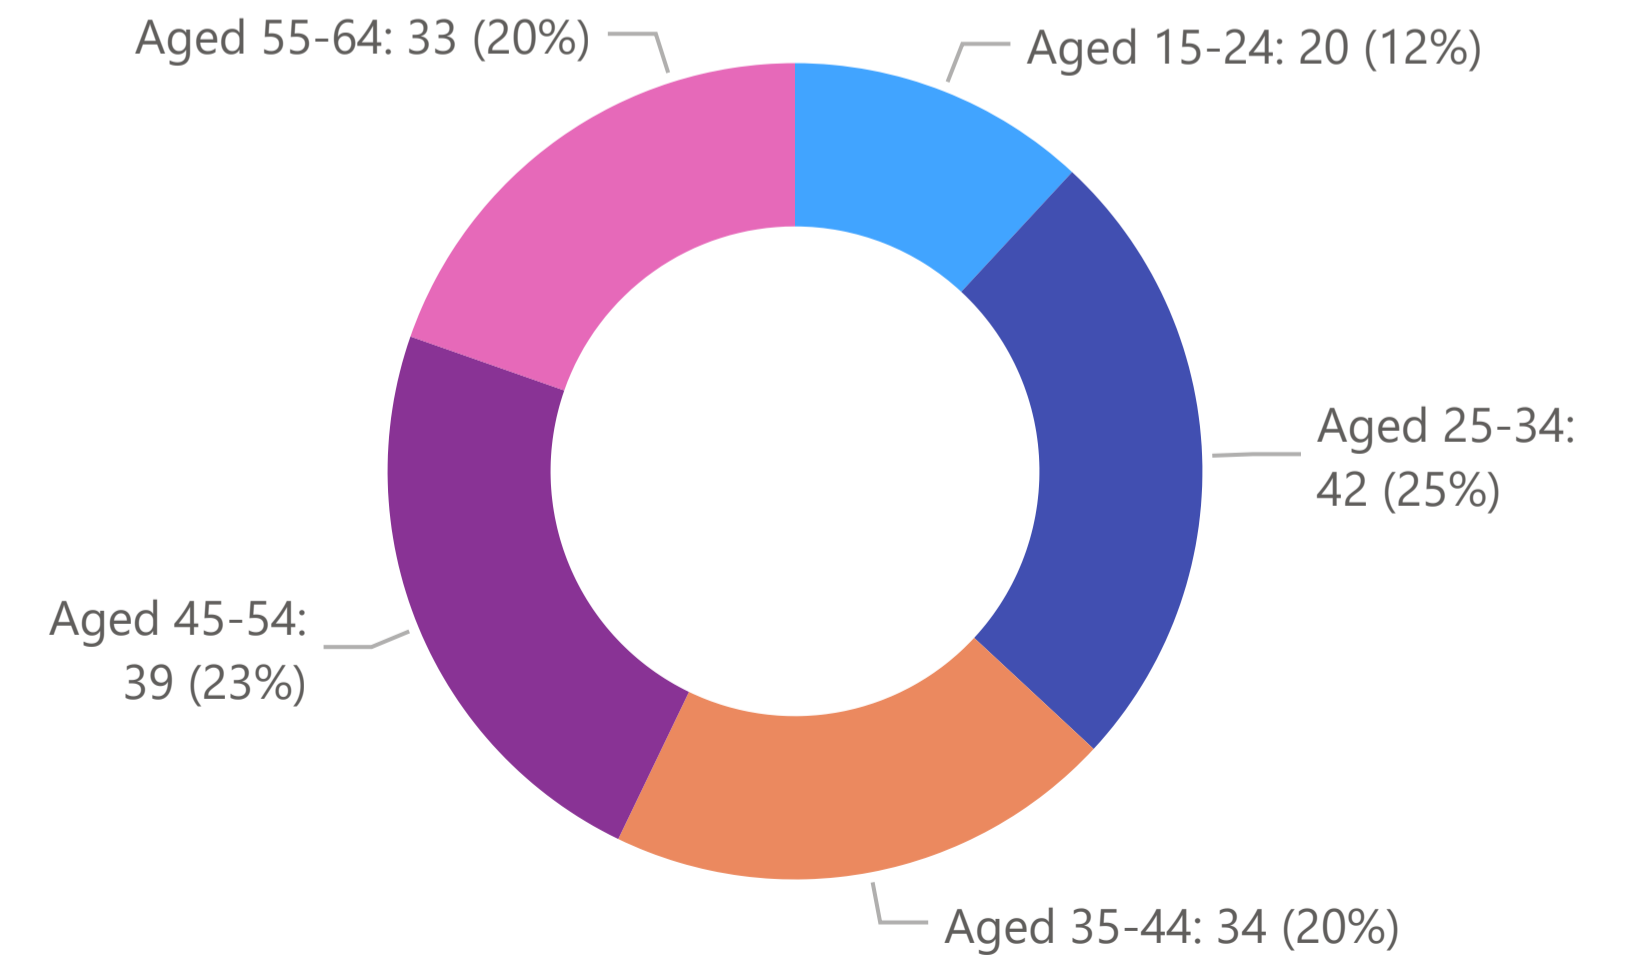

Serving ADF Reserves - 162

Veterans Affairs

Source: ABS Census Data 2021

Age groups are in line with Australian Bureau of Statistics classifications