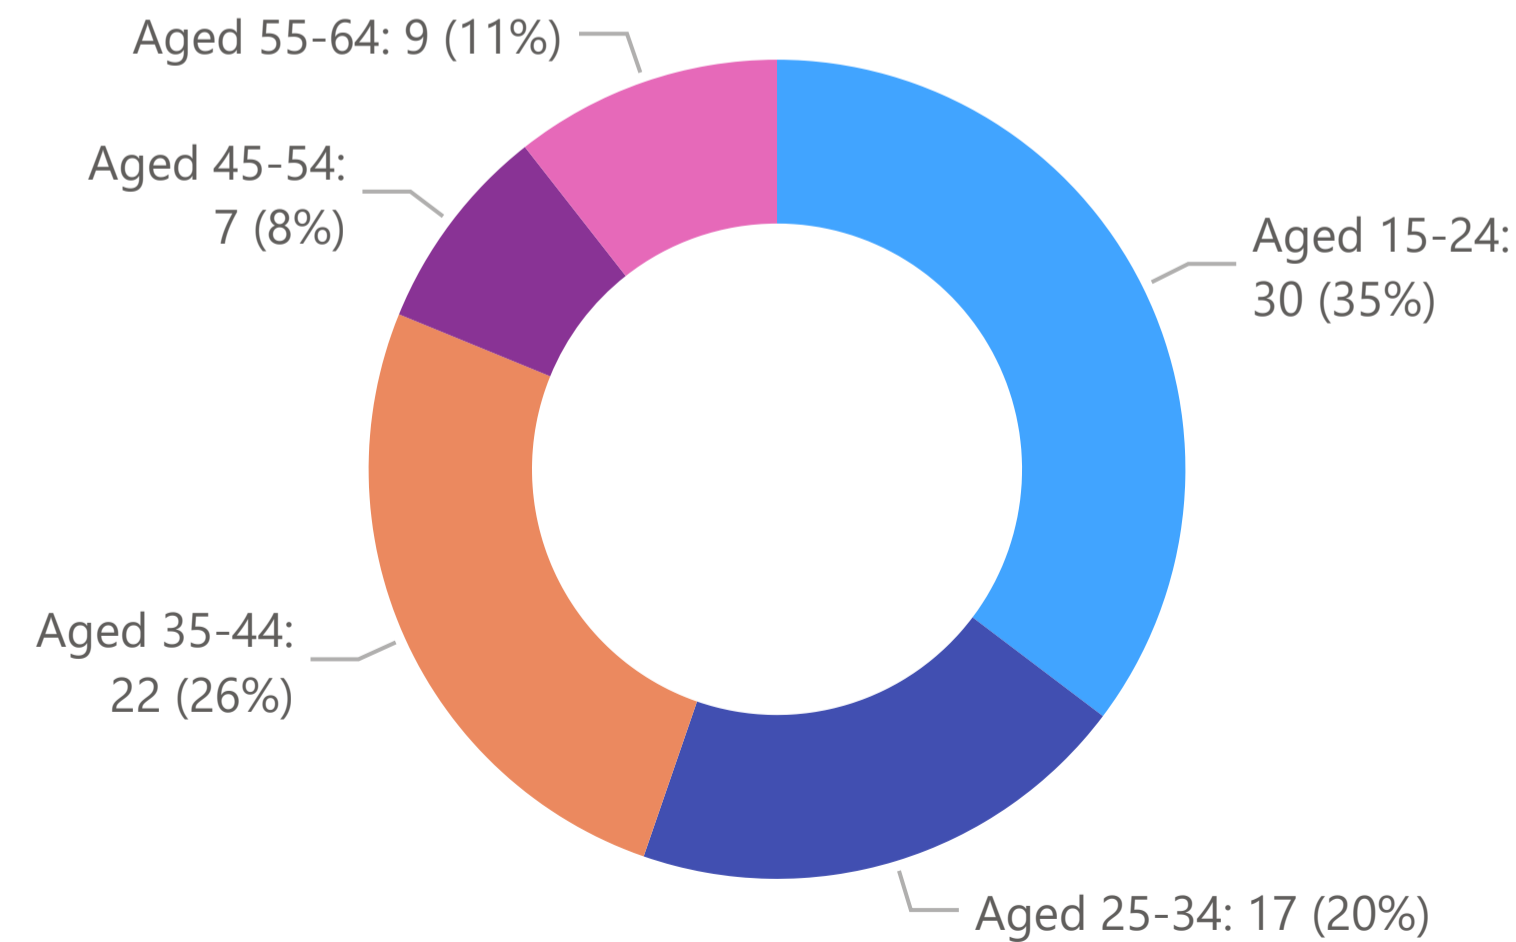

Serving ADF Regular - 84