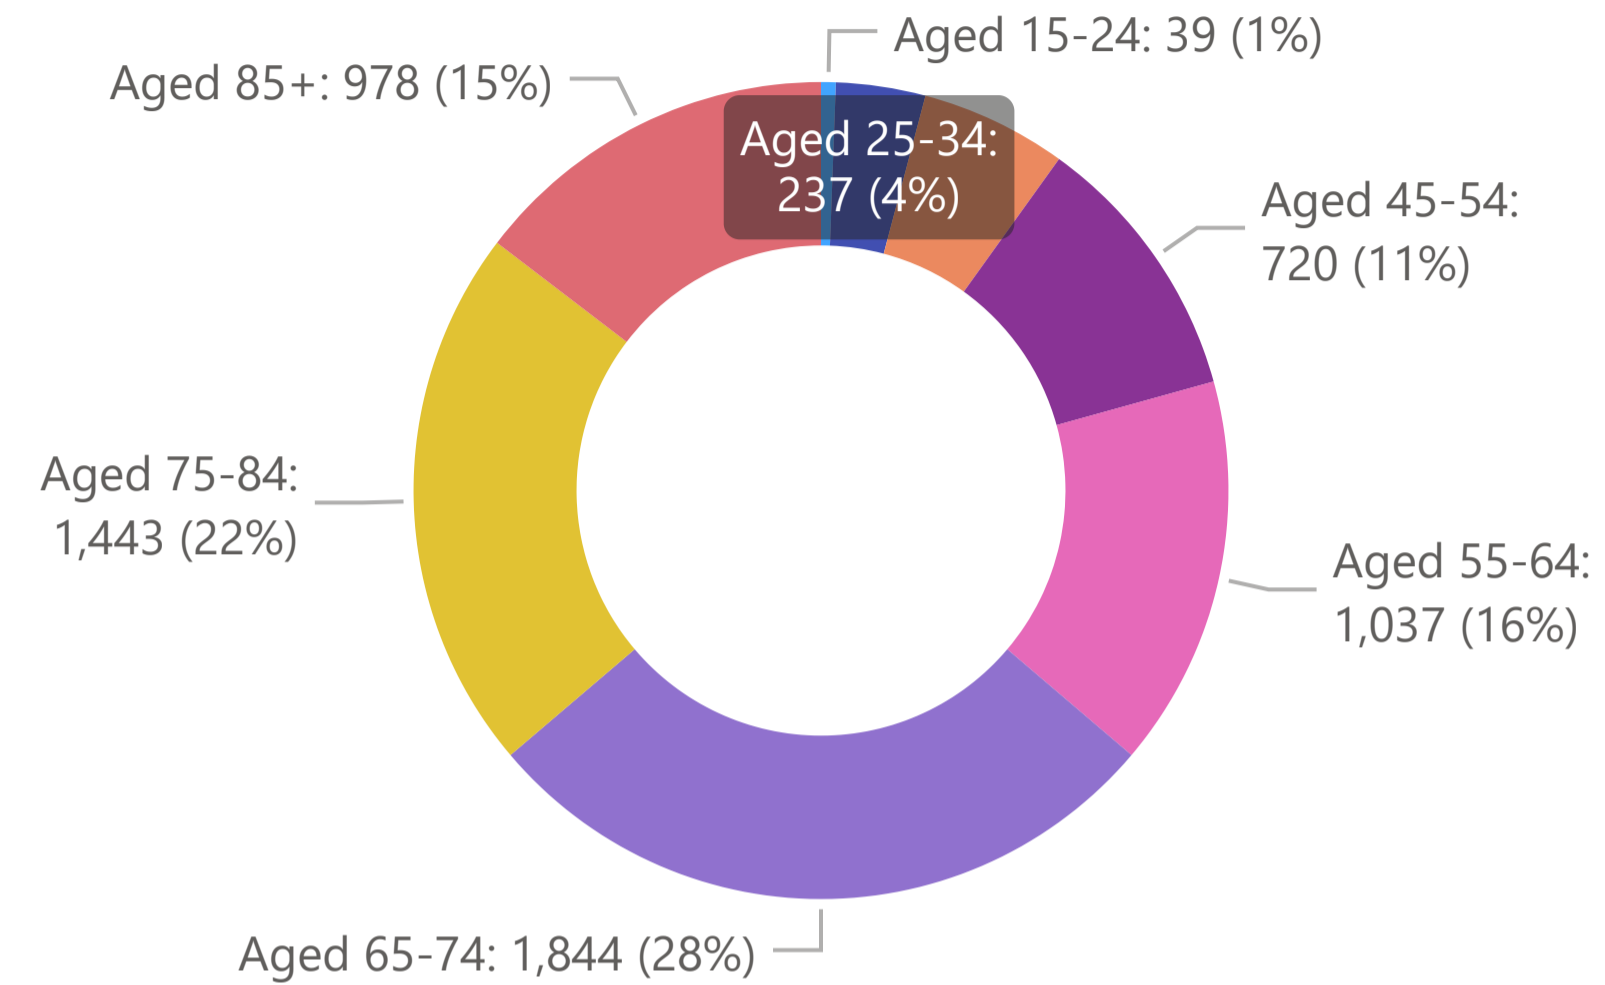

Veteran Landscape by Local Government Area (LGA) - Age distribution

Report updated: 17-07-2023

Discrepancies may occur in percentages due to cohort sizes

Region

- ☐ Central West
- ☐ Far West
- ☐ Illawarra
- ☐ Mid North Coast
- ☐ Murray
- ☐ Newcastle and Hunter
- ☐ North Western
- ☐ Northern
- ☐ Other
- ☒ Richmond-Tweed
- ☐ Riverina
- ☐ South East
- ☐ Sydney Metropolitan
- ☐ Sydney Surrounds

LGA

- ☐ Ballina
- ☐ Byron
- ☐ Kyogle
- ☐ Lismore
- ☐ Richmond Valley
- ☐ Tweed

Hubs & ESOs

Gender

Age Groups

DVA Clients

DVA Top 10s

Previous ADF - 6,670