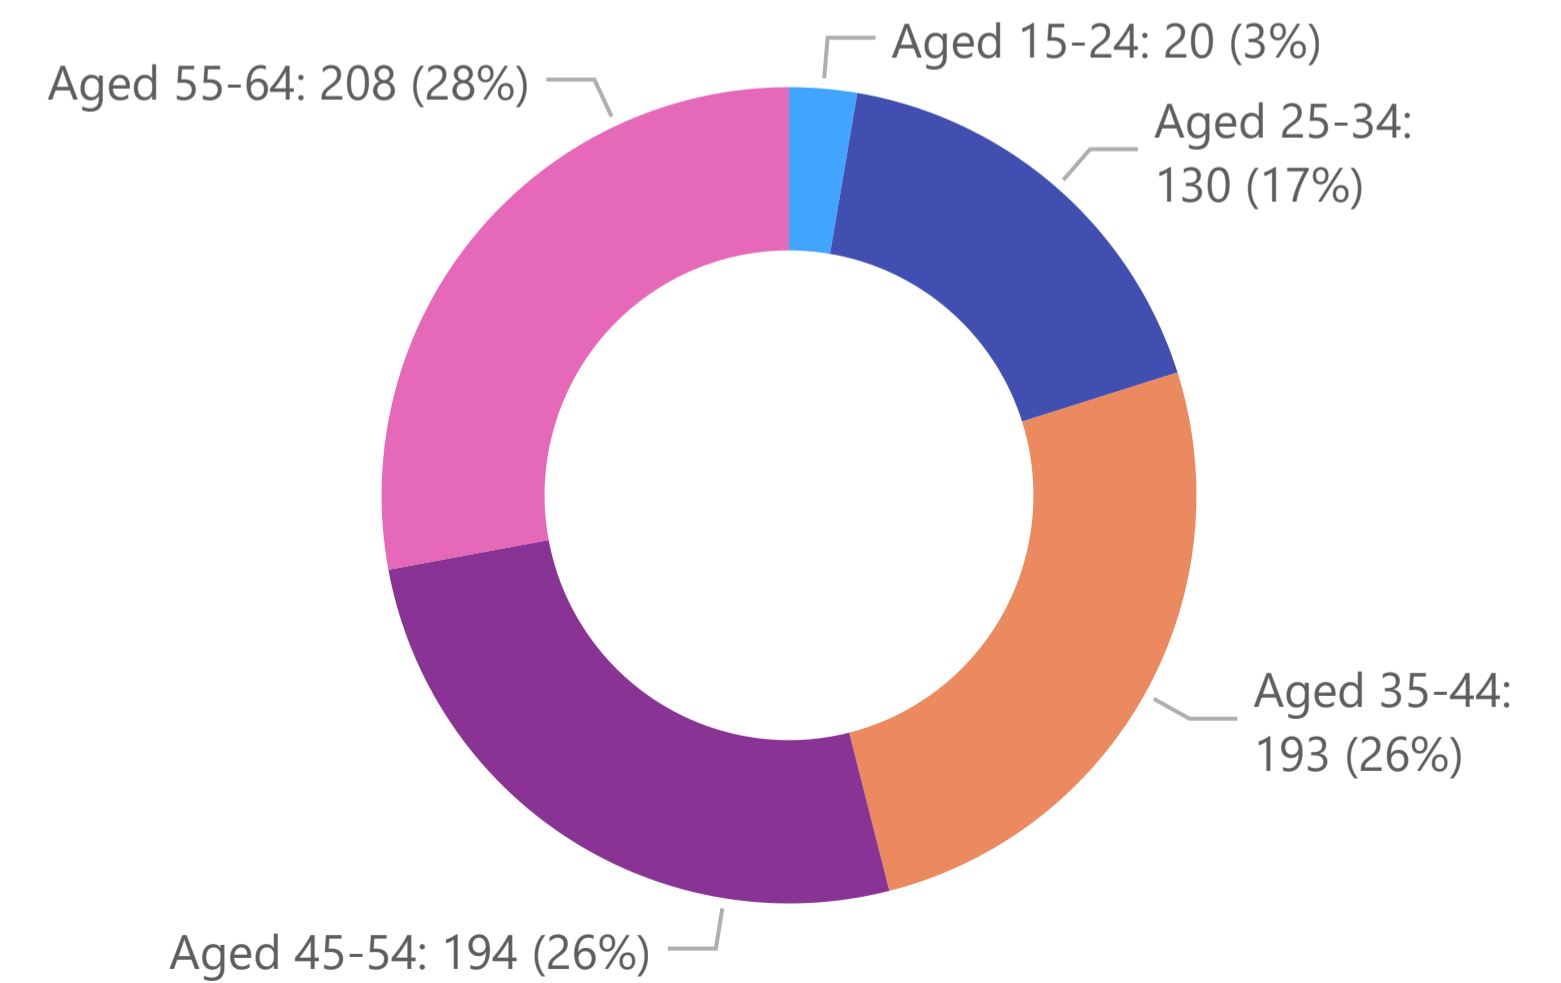

Serving ADF Reserves - 737