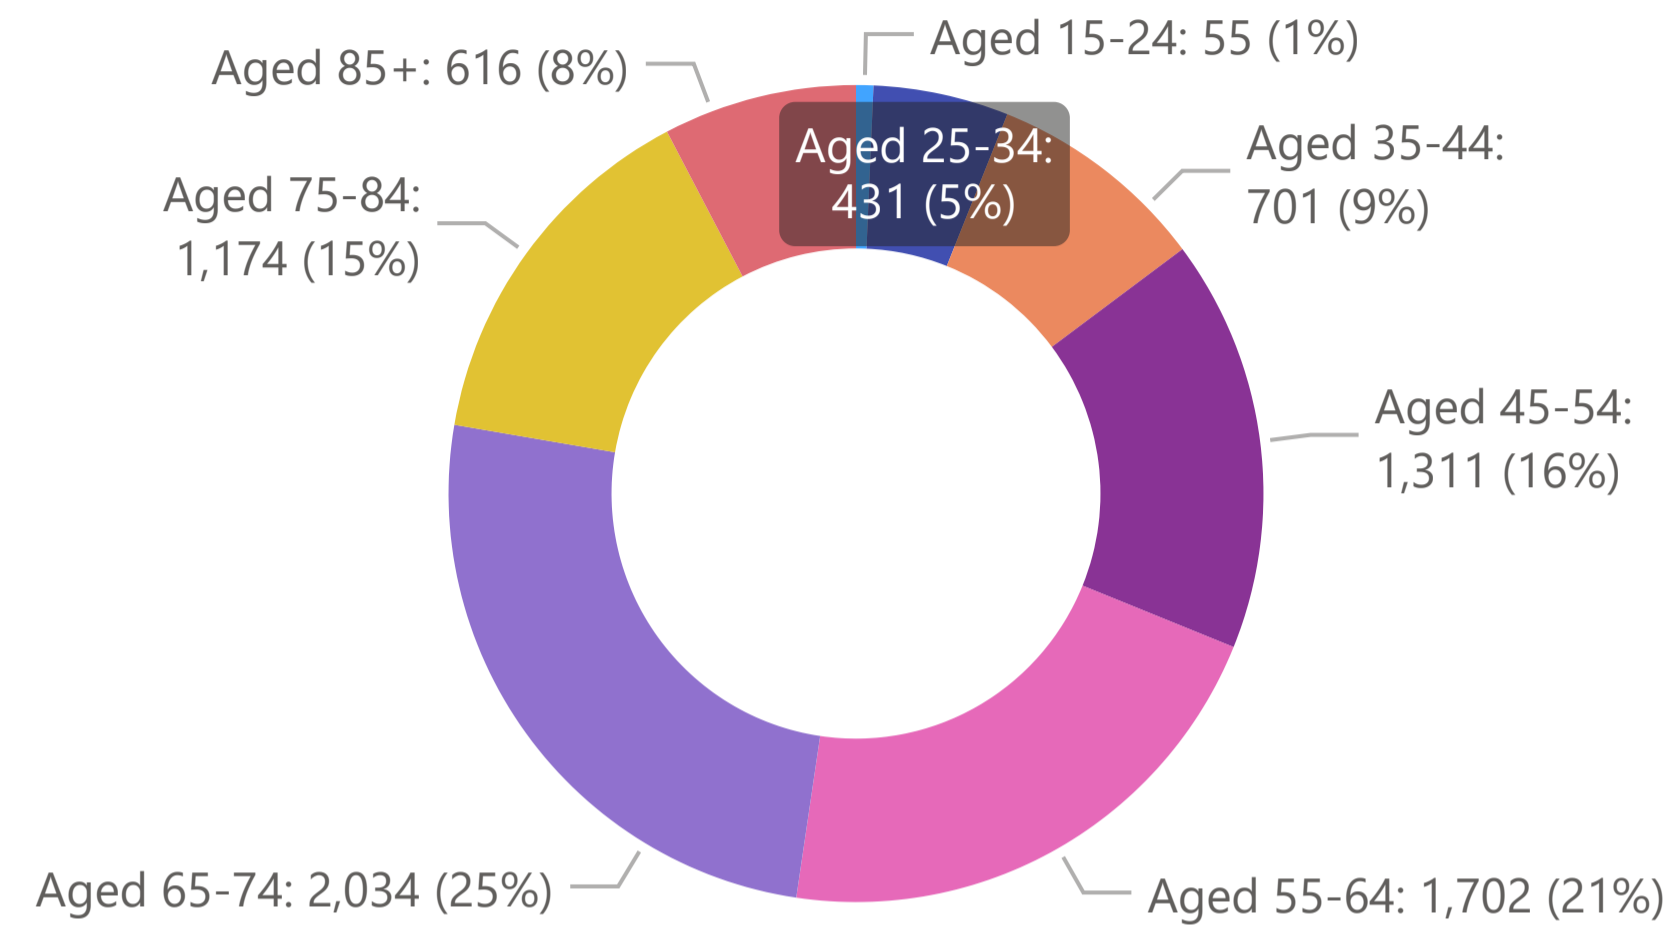

LGA

- Bega Valley
- Eurobodalla
- Goulburn Mulwaree
- Hilltops
- Queanbeyan-Palerang
- Snowy Monaro
- Upper Lachlan
- Yass Valley

Hubs & ESOs

Gender

Age Groups

DVA Clients

DVA Top 10s

Previous ADF - 8,028