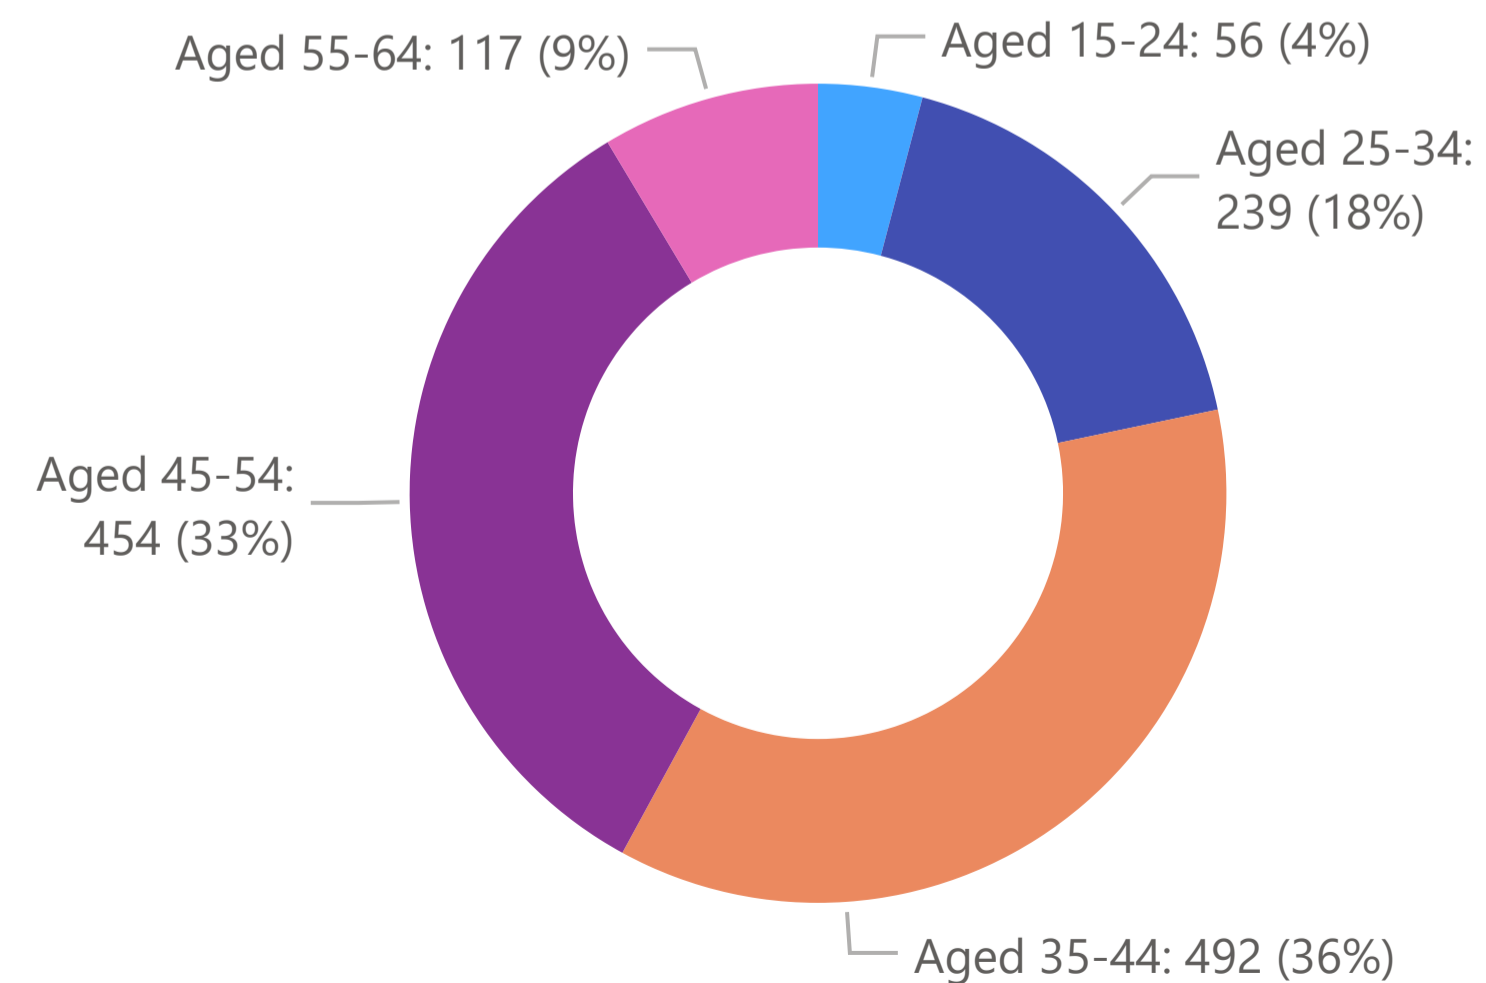

Serving ADF Regular - 1,373