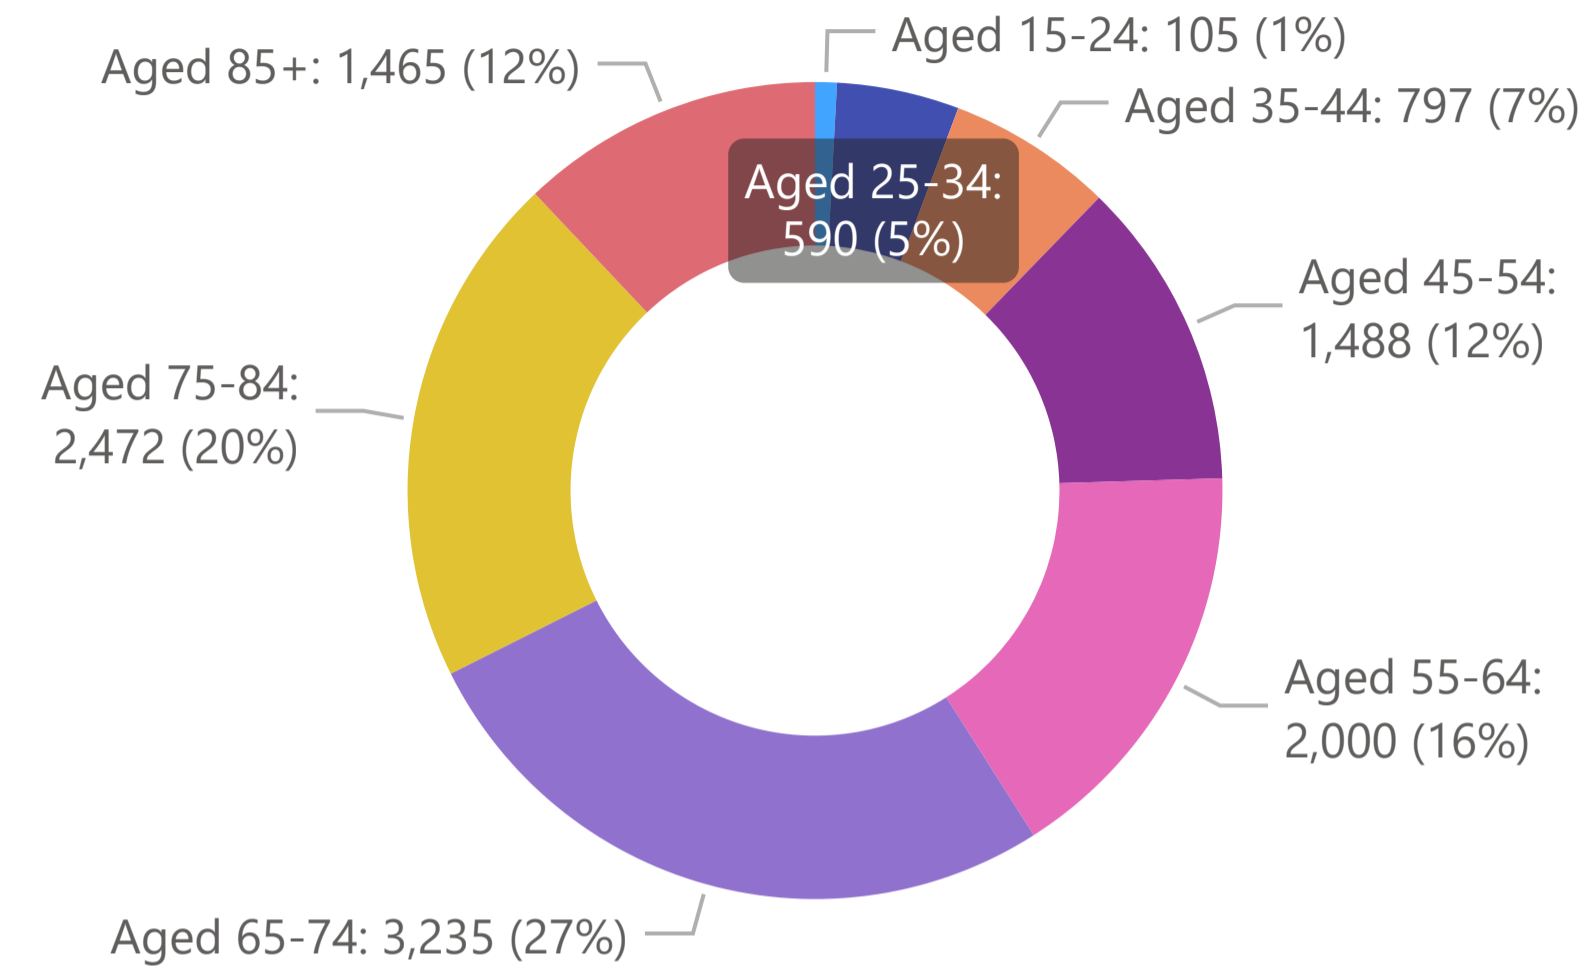

## LGA

- Blue Mountains
- Central Coast (NSW)
- Hawkesbury
- Wollondilly

Hubs & ESOs

Gender

Age Groups

DVA Clients

DVA Top 10s

## Previous ADF - 12,155